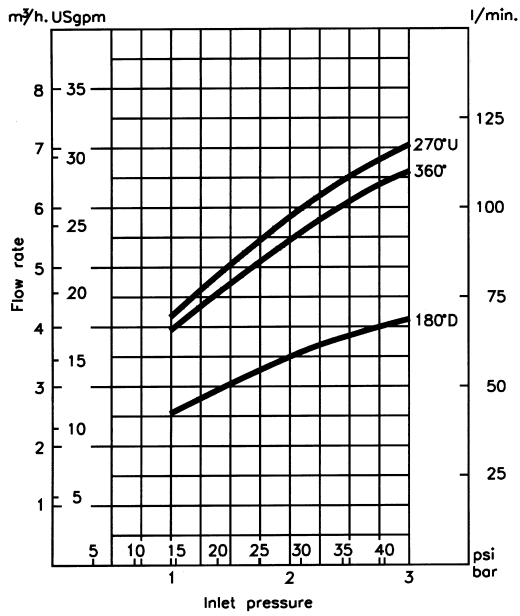

FLOW RATE

CLEANING RADIUS

Note:- For Clip-on models, the flow rate is increased by approx. 10%

A low flow version of the 360° model is available on request.

DIMENSIONS

CLEANING IN PLACE

TYPE MINI

Contact our Helpline for any special requirements:
Tel: +44 (0) 151 424 6821
Fax: +44 (0) 151 495 1043
e-mail: sales@delavan.co.uk
Web: www.delavan.co.uk