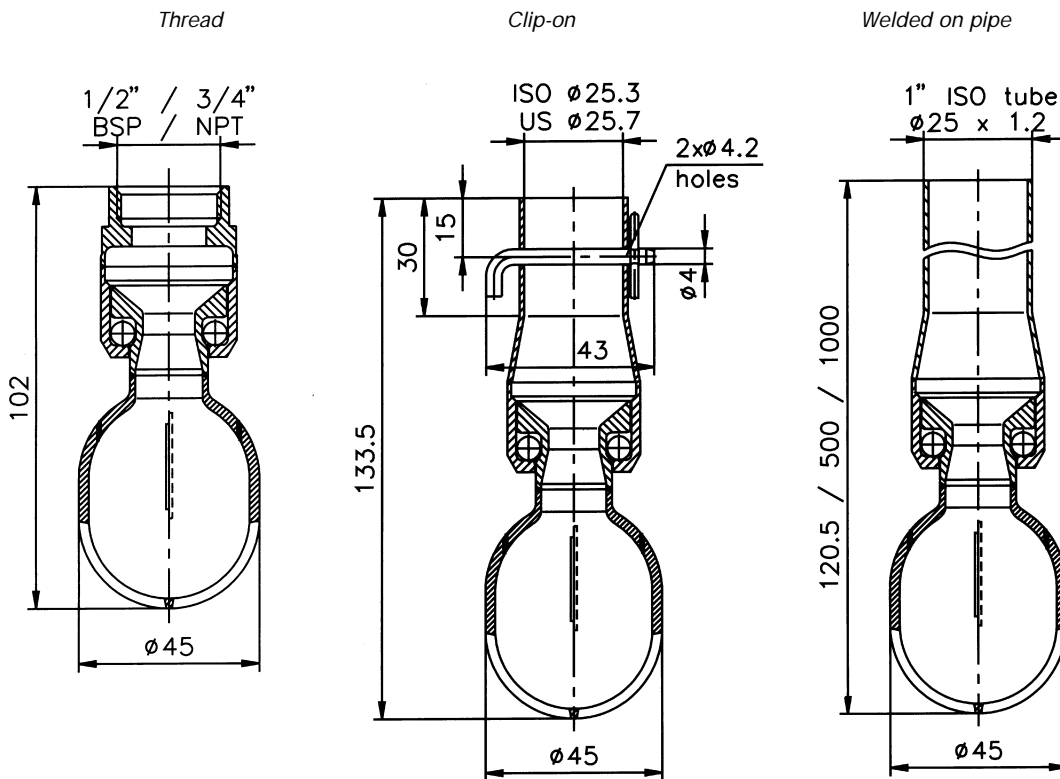

FLOW RATE

CLEANING RADIUS

Note:- For Clip-on models, the flow rate is increased by approx. 10%

A low flow version of the 360° model is available on request.

DIMENSIONS

CLEANING IN PLACE

TYPE MINI

Contact our Helpline for any special requirements:
Tel: +44 (0) 151 424 6821
Fax: +44 (0) 151 495 1043
e-mail: sales@delavan.co.uk
Web: www.delavan.co.uk