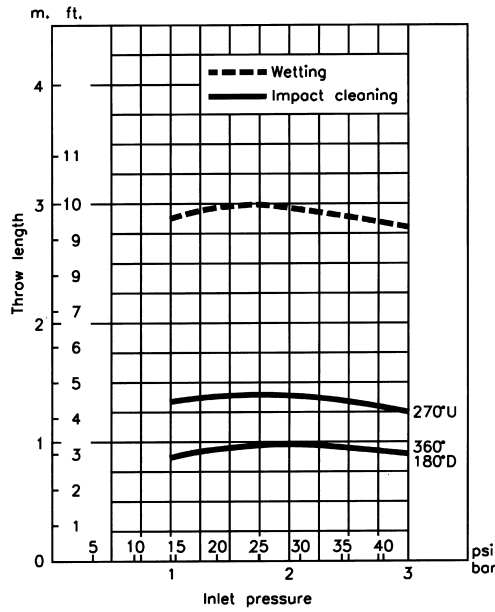

FLOW RATE

CLEANING RADIUS

Note:- For Clip-on models, the flow rate is increased by approx. 10%

A low flow version of the 360° model is available on request.

DIMENSIONS

CLEANING IN PLACE

TYPE MINI

Contact our Helpline for any special requirements:
Tel: +44 (0) 151 424 6821
Fax: +44 (0) 151 495 1043
e-mail: sales@delavan.co.uk
Web: www.delavan.co.uk